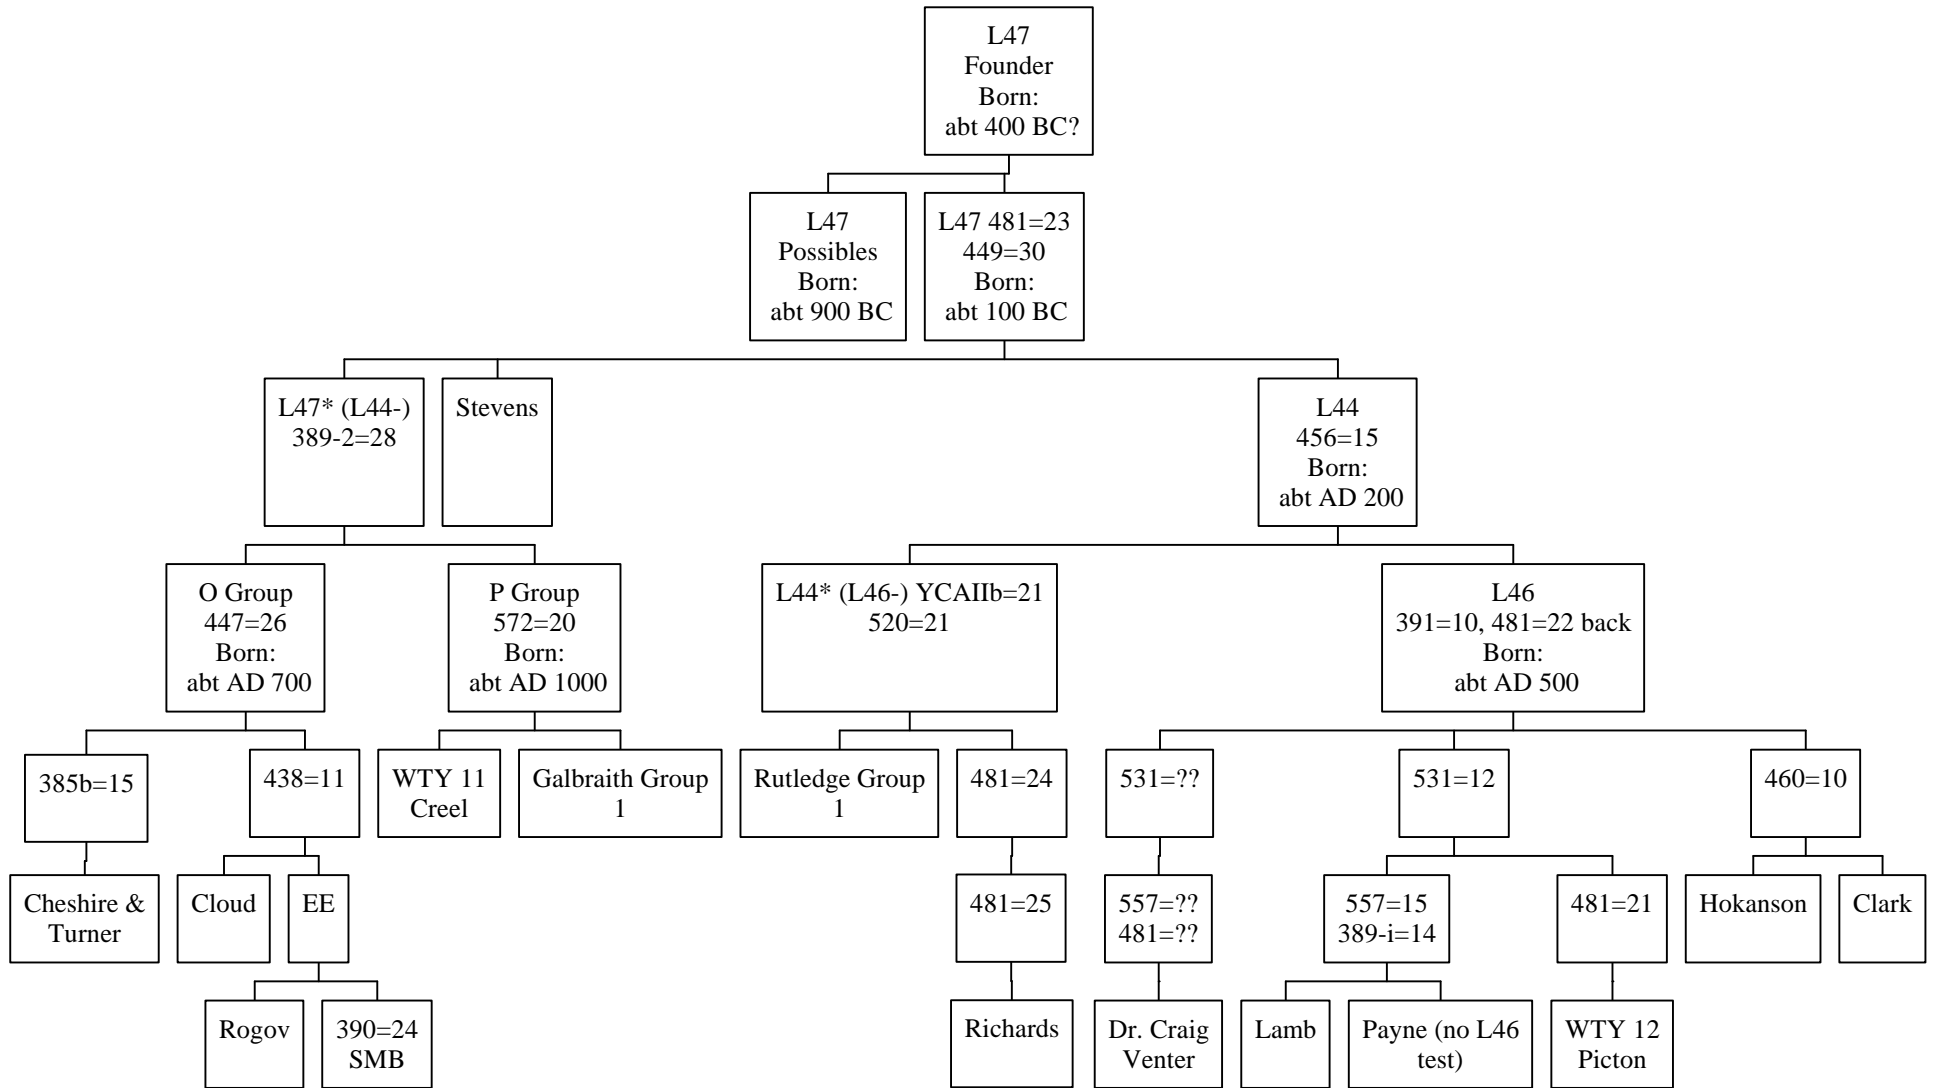

Branches of L47

Members: AB=16,CDEF=30,Nulls=47,Frisians=39,L47Poss=19,
 L47=13, Total = 164. Experimental tree sorted by STR count of
 R1b-U106 Project data. Dashed "groups" are more dubious.
 Compare with future WTY Project results. cdm029, 2009.5.30.